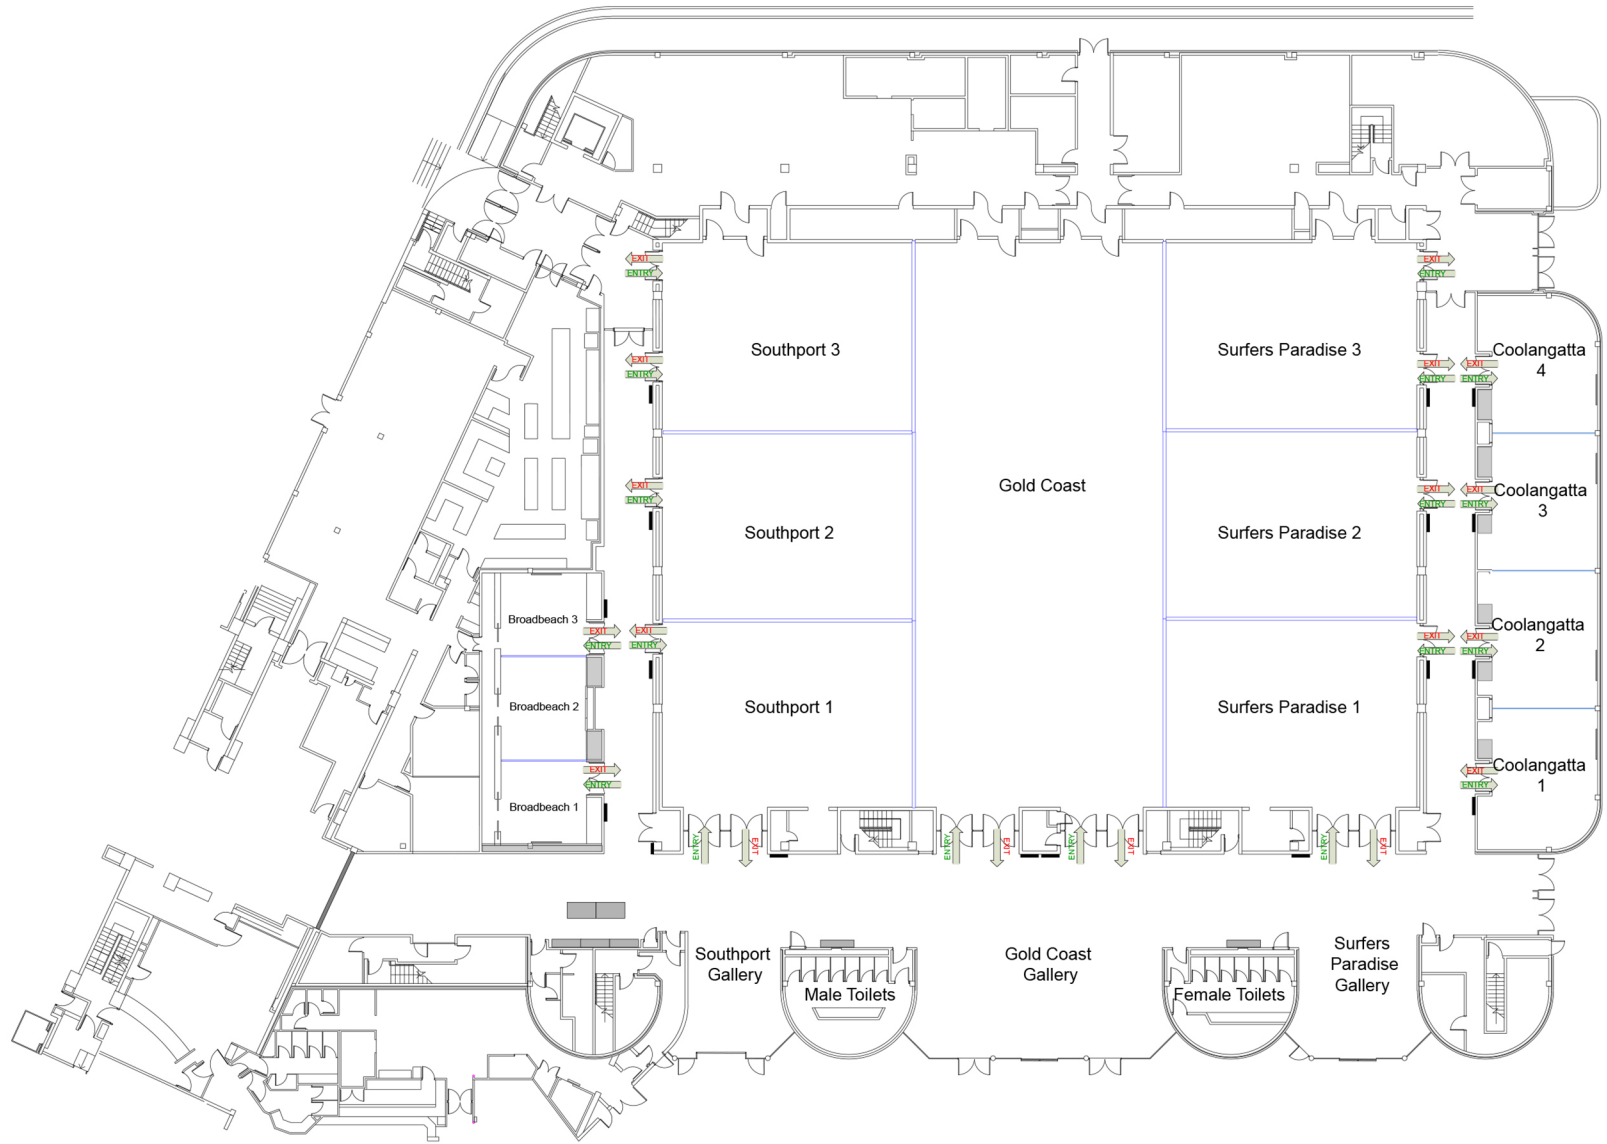

Event Centre Ballroom

THE STAR
GOLD COAST

20.00 m

1.3m

DOOR