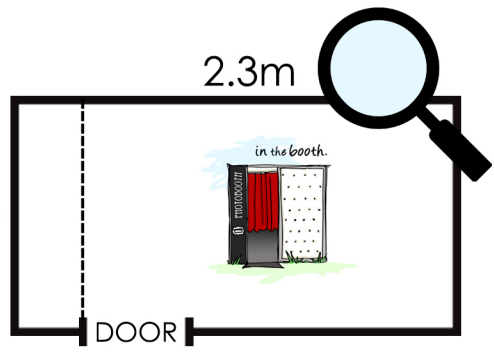

Event Centre Ballroom

THE STAR
GOLD COAST

20.00 m

1.3m

DOOR