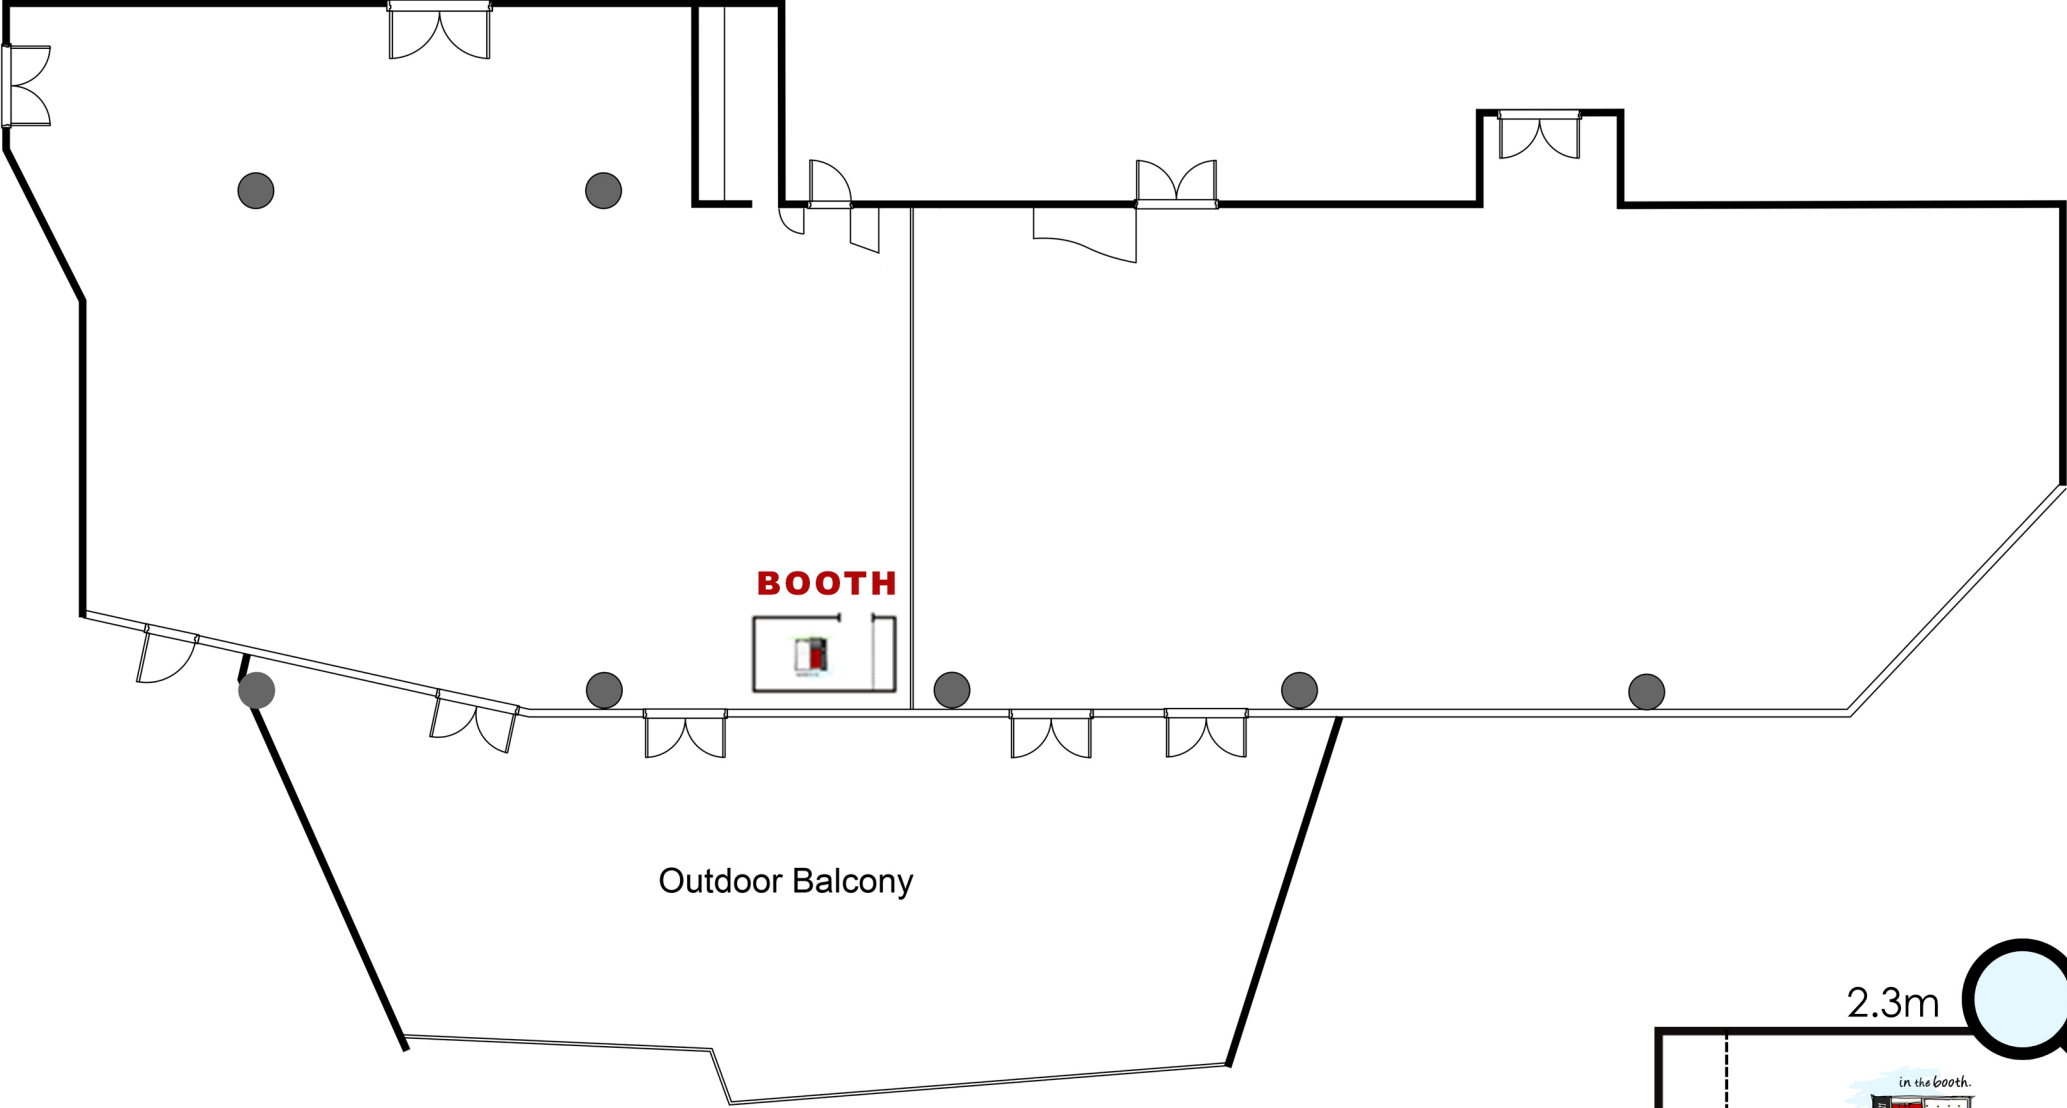

# The Hills Room

Hills West

Outdoor Balcony

2.3m

1.3m

DOOR