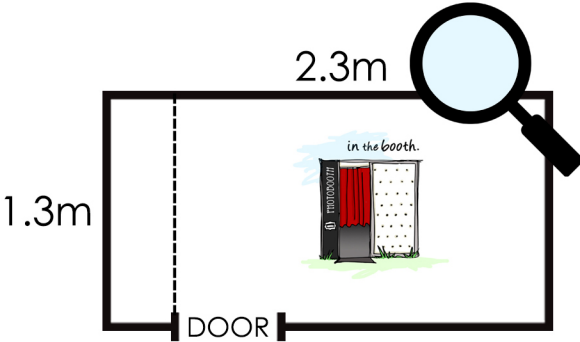

# The Hills Room

Hills West

Outdoor Balcony

2.3m

1.3m

DOOR